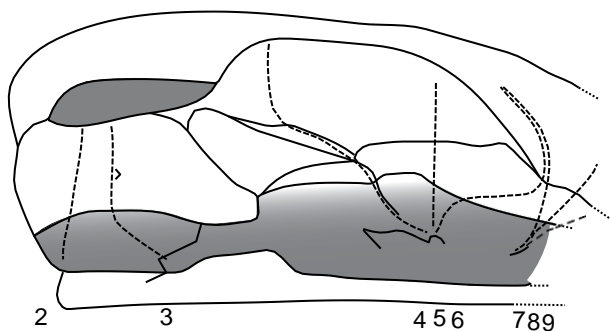

Gröna väggen

1	?			
2	Projekt			
3	Board Lord	7C	Sittstart	<i>Stefan Rasmussen</i>
4	Mapei	6A	Sittstart	
5	Siam	7C+	Sittstart. Rakt upp	<i>Stefan Rasmussen</i>
6	Eufori	7C	Sittstart. Dynamiskt till stor pinch.	<i>Stefan Rasmussen</i>
7	Dr Hook	7B	Sittstart	<i>Stefan Rasmussen</i>
8	Projekt			
9	Radiohead	7C+	Sittstart. Se nedre skissen	<i>Stefan Rasmussen</i>