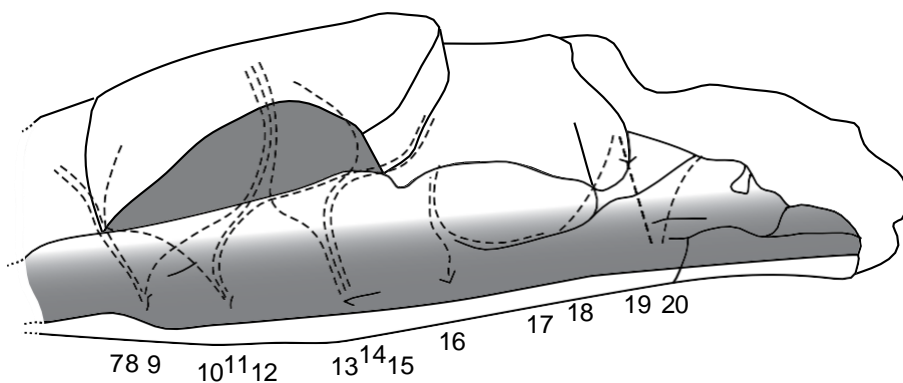

7, 8		Se övre skissen	
9	Radiohead	7C+	Sittstart, klöttra höger.	<i>Stefan Rasmussen</i>
10	Green Wave	8A+	Sittstart, klöttra vänster.	
11	Mean Green	8A+	Sittstart, rakt upp.	<i>Stefan Rasmussen</i>
12	Mr Green	8A+	Sittstart, klöttra höger, topp i Tremor.	<i>Stefan Rasmussen</i>
13	Tremor Krist	7C	Sittstart	<i>Stefan Rasmussen</i>
14	High Tremor	7C	Sittstart	<i>Stefan Rasmussen</i>
15	Tremor	7B	Sittstart	<i>Johan Edman</i>
16	Gröna Lanternan	7B	Sittstart i undertag, rakt upp.	<i>Jimmy Karlsson</i>
17	Hypo	7B	Sittstart, klöttra vänster.	<i>Stefan Rasmussen</i>
18	Tunnelsyndrom	6C+	Sittstart	
19	Breaking Good	6B	Sittstart	<i>Jim Wasmuth</i>
20	Breaking Bad	6B	Sittstart	<i>Jim Wasmuth</i>